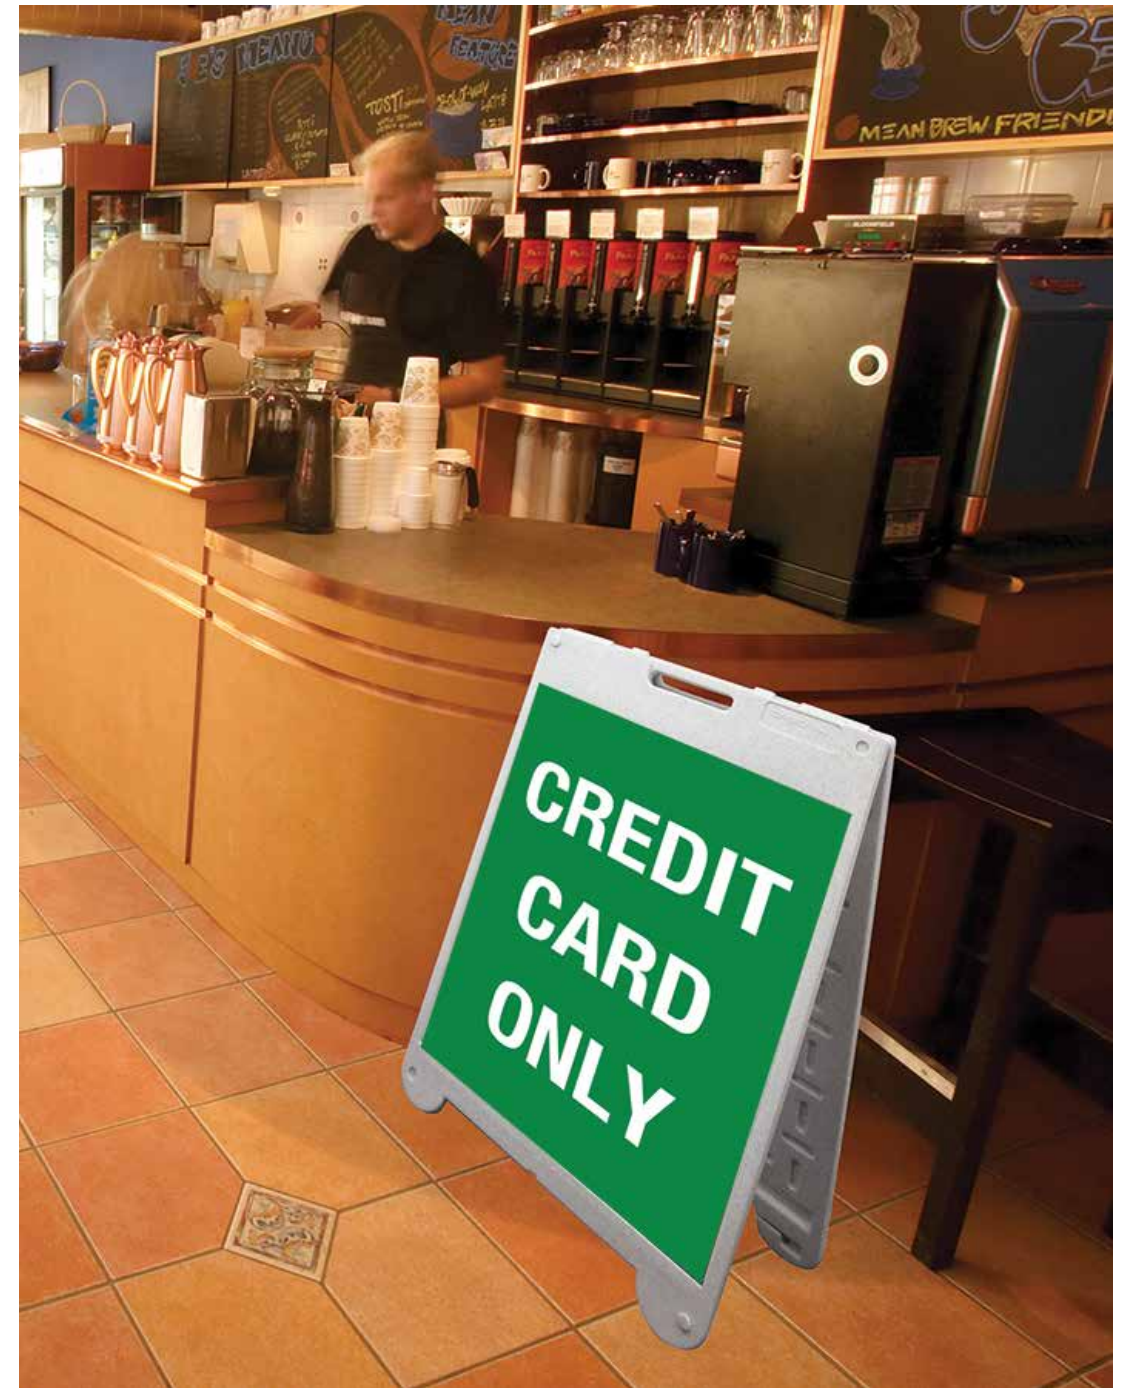

SLG-TEMP-CHECK
Size: 24"X36"